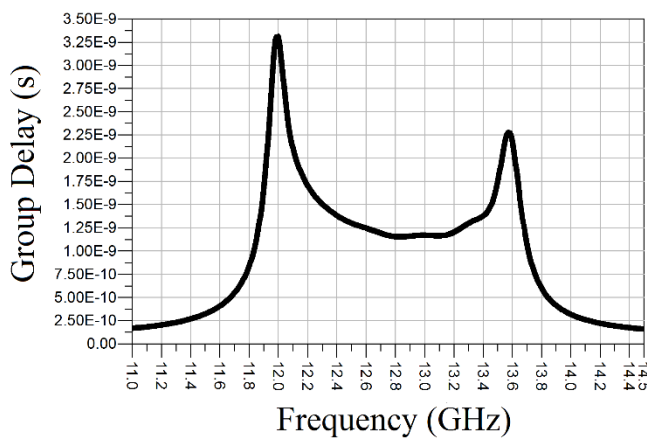

Frequency Response