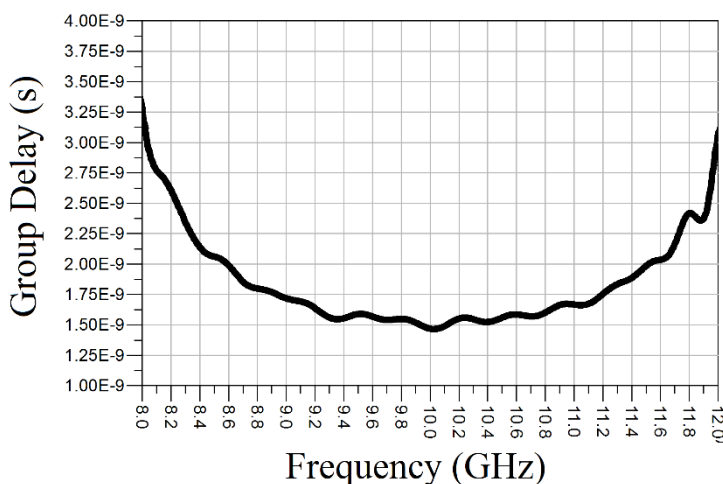

BAND PASS FILTER 8-12 GHz

F-BF-F3033

F-BF-F3033

Specification

Frequency (GHz)	7.5	8	8-12	12	12.5
$ S_{21} $ (dB)	-66.9	-4.78	-2.3 (typical)	-5.2	-62.8
$ S_{11} $ (dB)			<-10		

Performance

Frequency	$ S_{21} $
5.000 GHz	-98.362
5.250 GHz	-87.685
5.500 GHz	-66.855
5.750 GHz	-15.132
6.000 GHz	-4.143
6.250 GHz	-2.792
6.500 GHz	-2.319
6.750 GHz	-2.127
7.000 GHz	-1.906
7.250 GHz	-1.889
7.500 GHz	-1.982
7.750 GHz	-1.808
8.000 GHz	-2.059
8.250 GHz	-2.143
8.500 GHz	-1.986
8.750 GHz	-2.229
9.000 GHz	-2.346
9.250 GHz	-2.428
9.500 GHz	-2.672
9.750 GHz	-3.287
10.00 GHz	-4.322
10.25 GHz	-6.294
10.50 GHz	-47.93
10.75 GHz	-99.394
11.00 GHz	-111.792

Frequency Response

Physical Dimensions