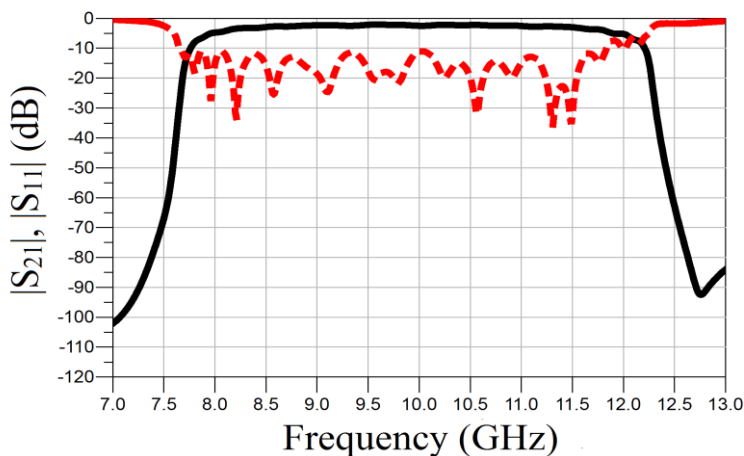

BAND PASS FILTER 8-12 GHz

F-BF-F3033

F-BF-F3033

Specification

Frequency (GHz)	7.5	8	8-12	12	12.5
$ S_{21} $ (dB)	-66.9	-4.78	-2.3 (typical)	-5.2	-62.8
$ S_{11} $ (dB)			<-10		

Performance

Frequency	$ S_{21} $
5.000 GHz	-98.362
5.250 GHz	-87.685
5.500 GHz	-66.855
5.750 GHz	-15.132
6.000 GHz	-4.143
6.250 GHz	-2.792
6.500 GHz	-2.319
6.750 GHz	-2.127
7.000 GHz	-1.906
7.250 GHz	-1.889
7.500 GHz	-1.982
7.750 GHz	-1.808
8.000 GHz	-2.059
8.250 GHz	-2.143
8.500 GHz	-1.986
8.750 GHz	-2.229
9.000 GHz	-2.346
9.250 GHz	-2.428
9.500 GHz	-2.672
9.750 GHz	-3.287
10.00 GHz	-4.322
10.25 GHz	-6.294
10.50 GHz	-47.93
10.75 GHz	-99.394
11.00 GHz	-111.792

Frequency Response

Physical Dimensions