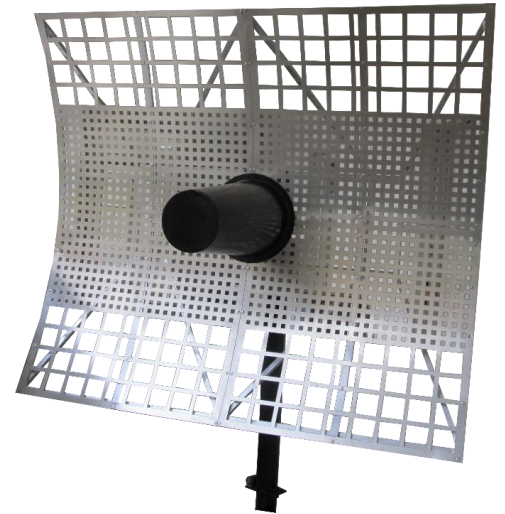

## REFLECTOR ANTENNA A-RA-A2046

### Specification

	Band1	Band 2
Frequency Range	350-500 MHz	1.65-1.8 GHz
Gain(dBi)	11	14
Polarization	Circular	Circular
VSWR	1.65:1 typ	2.2:1 typ
Connector	N-Female	N-Female

A-RA-A2046

### Physical Dimensions

Size(cm)	184×159×820
Net Weight(Kg)	40 kg(band 1 & 2)